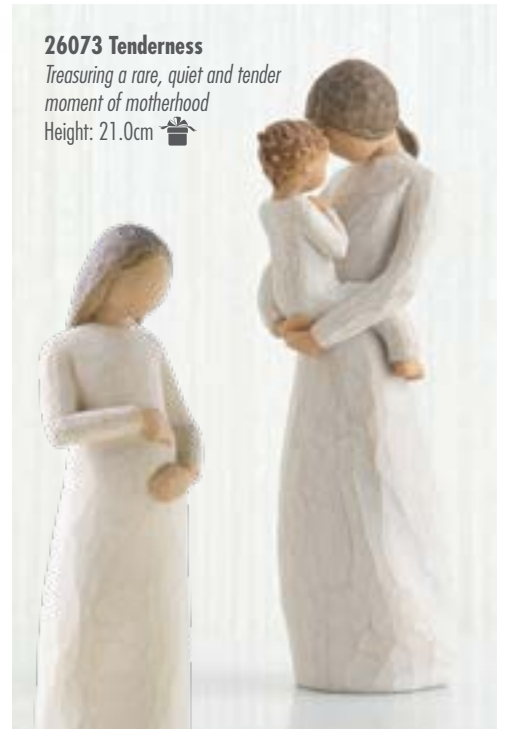

26056 Brothers
Forging a bond that lasts a lifetime
Height: 13.0cm 🎁

26073 Tenderness
*Treasuring a rare, quiet and tender
moment of motherhood*
Height: 21.0cm 🎁

26082 Cherish
Awaiting a miracle
Height: 21.0cm 🎁